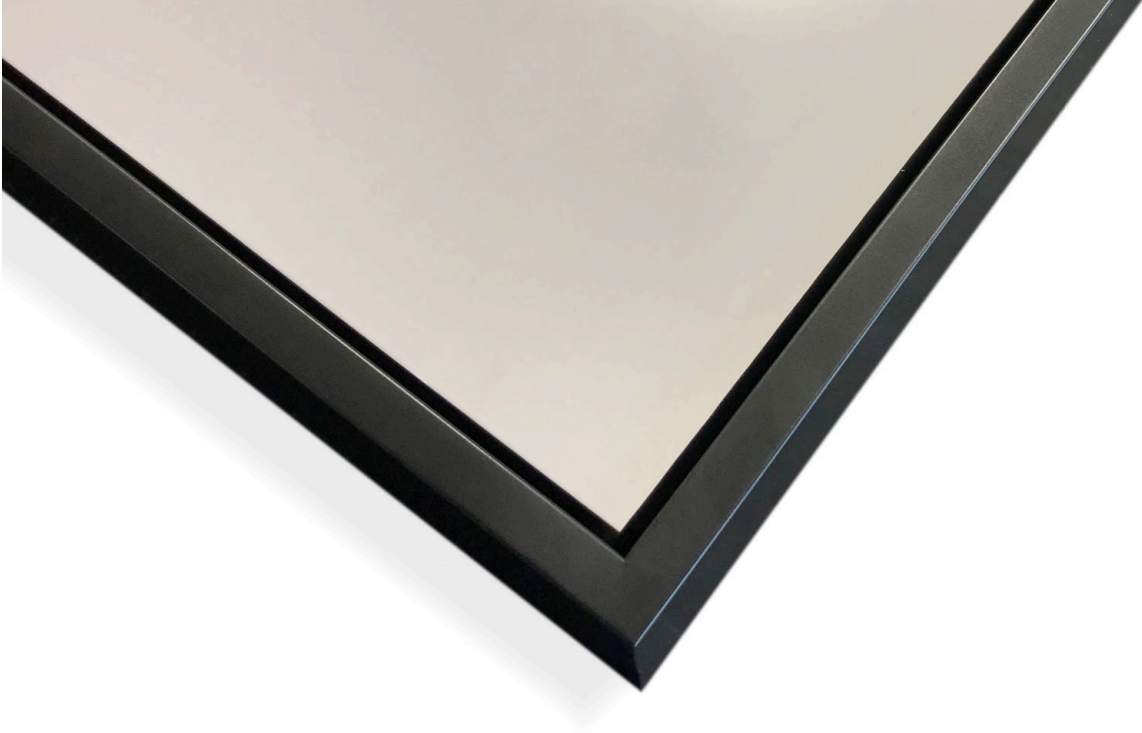

NatureBeingArt - Contemplative Abstract Photography by Jamie McHugh
www.naturebeingart.org

We are currently offering **Dye-Infused Aluminum Prints**. These ready to hang images are printed directly on aluminum with either a **recessed back frame** or a **recessed back frame with a wood float frame**. They are cost-effective, resistant to moisture, scratches and abrasions and can be cleaned with any all-purpose cleaner, making them an ideal choice for public spaces. The prices and sizes below are our most popular offerings. If you are interested in other sizes, or a photographic print alone, or a print mounted on aluminum or Di-Bond with a recessed back frame and a UV-protective laminate, please contact us for more information.

Dye-Infused Aluminum with Recessed Back Frame

<u>Size</u>	<u>Price</u>
12x18	\$275
16x24	\$400
20x30	\$550

Dye-Infused Aluminum with Wood Float Frame

<u>Size</u>	<u>Price</u>
12x18	\$375
16x24	\$500
20x30	\$700

“Seascape” 16x24 Dye-Infused Aluminum with Recessed Back Frame @ client home

Ordering: A 50% deposit begins production, with the balance due upon delivery

Shipping costs are not included – estimated between \$25-45 depending upon size